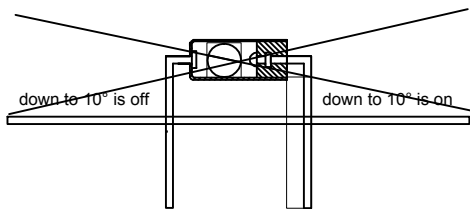

ITEM	PAPT NAMF	QTY	MATERIAL	FINISHING	REMARK
⑥	Heat shrinkable tube	1	PET		
⑤	Rubber stopper	1	LCP		
④	Roll Ball	1	Brass	silver	
③	Guide needle A	1	Brass	nickel	
②	Guide needle B	1	Brass	gold-plated	
①	Copper tube	1	Brass	nickel	

REVISIONS					units: mm	DSND	DATE	SCALE: N/A	MODEL TYPE:
Δx					tolerance:	DWN	DATE	VIEW:	Vibration switch
Δx					X.X ±0.2mm	CHKD	DATE	UNIT: mm/in	PART NO.:
Δx					X.XX ±0.1mm	APPD	DATE	SIZE: A4	DWG NO.:
MARK	DESCRIPTION	DATE	REVISED	APPROVED	X.XXX ±0.05mm				SW-200M-20N20G
					UNSPECIFIED TOLERANCES	XKB INDUSTRIAL PRECISION CO., LIMITED			WEIGHT
www.xk-dg.cn www.helloxkb.com www.helloxkb.cn									1.0g
									SHEET
									1/1
									REVISION
									A0